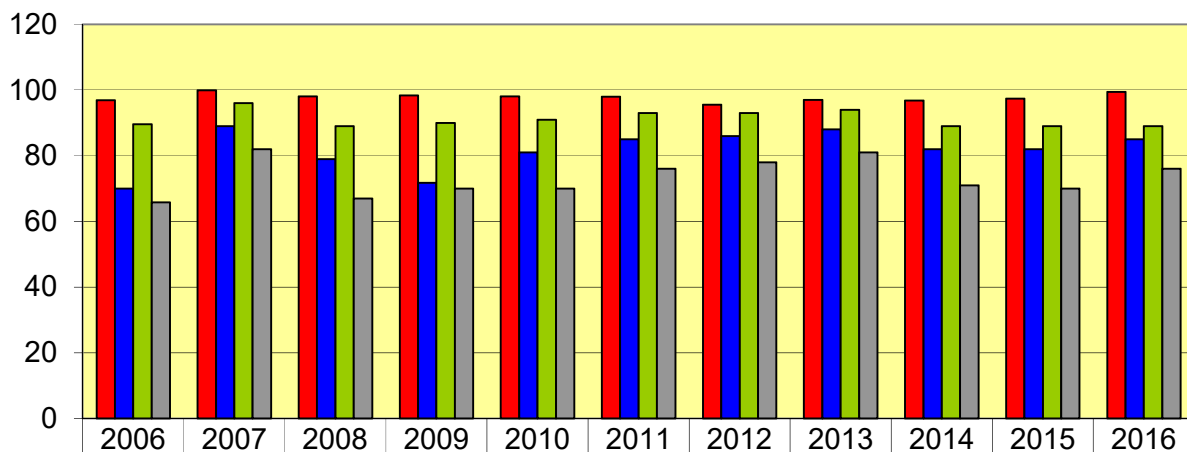

### Zdawalność egzaminu maturalnego od roku 2006 w %

<i>Matura</i>	2006	2007	2008	2009	2010	2011	2012	2013	2014	2015	2016
<b>ŚI.TZN</b>	96,92	99,88	98,09	98,35	98,12	98,0	95,56	96,99	96,82	97,39	99,48
<b>Kraj</b>	70,0	89,0	79,0	71,78	81,0	85,0	86,0	88,0	82,0	82,0	85,0
<b>Kraj LO</b>	89,6	96,0	89,0	90,0	91,0	93,0	93,0	94,0	89,0	89,0	89,0
<b>Kraj Technika</b>	65,8	82,0	67,0	70,0	70,0	76,0	78,0	81,0	71,0	70,0	76,0

### Zdawalność egzaminu maturalnego od roku 2006

■ ŚI.TZN	96,92	99,88	98,09	98,35	98,12	98,0	95,56	96,99	96,82	97,39	99,48
■ Kraj	70,0	89,0	79,0	71,78	81,0	85,0	86,0	88,0	82,0	82,0	85,0
■ Kraj LO	89,6	96,0	89,0	90,0	91,0	93,0	93,0	94,0	89,0	89,0	89,0
■ Kraj Technika	65,8	82,0	67,0	70,0	70,0	76,0	78,0	81,0	71,0	70,0	76,0